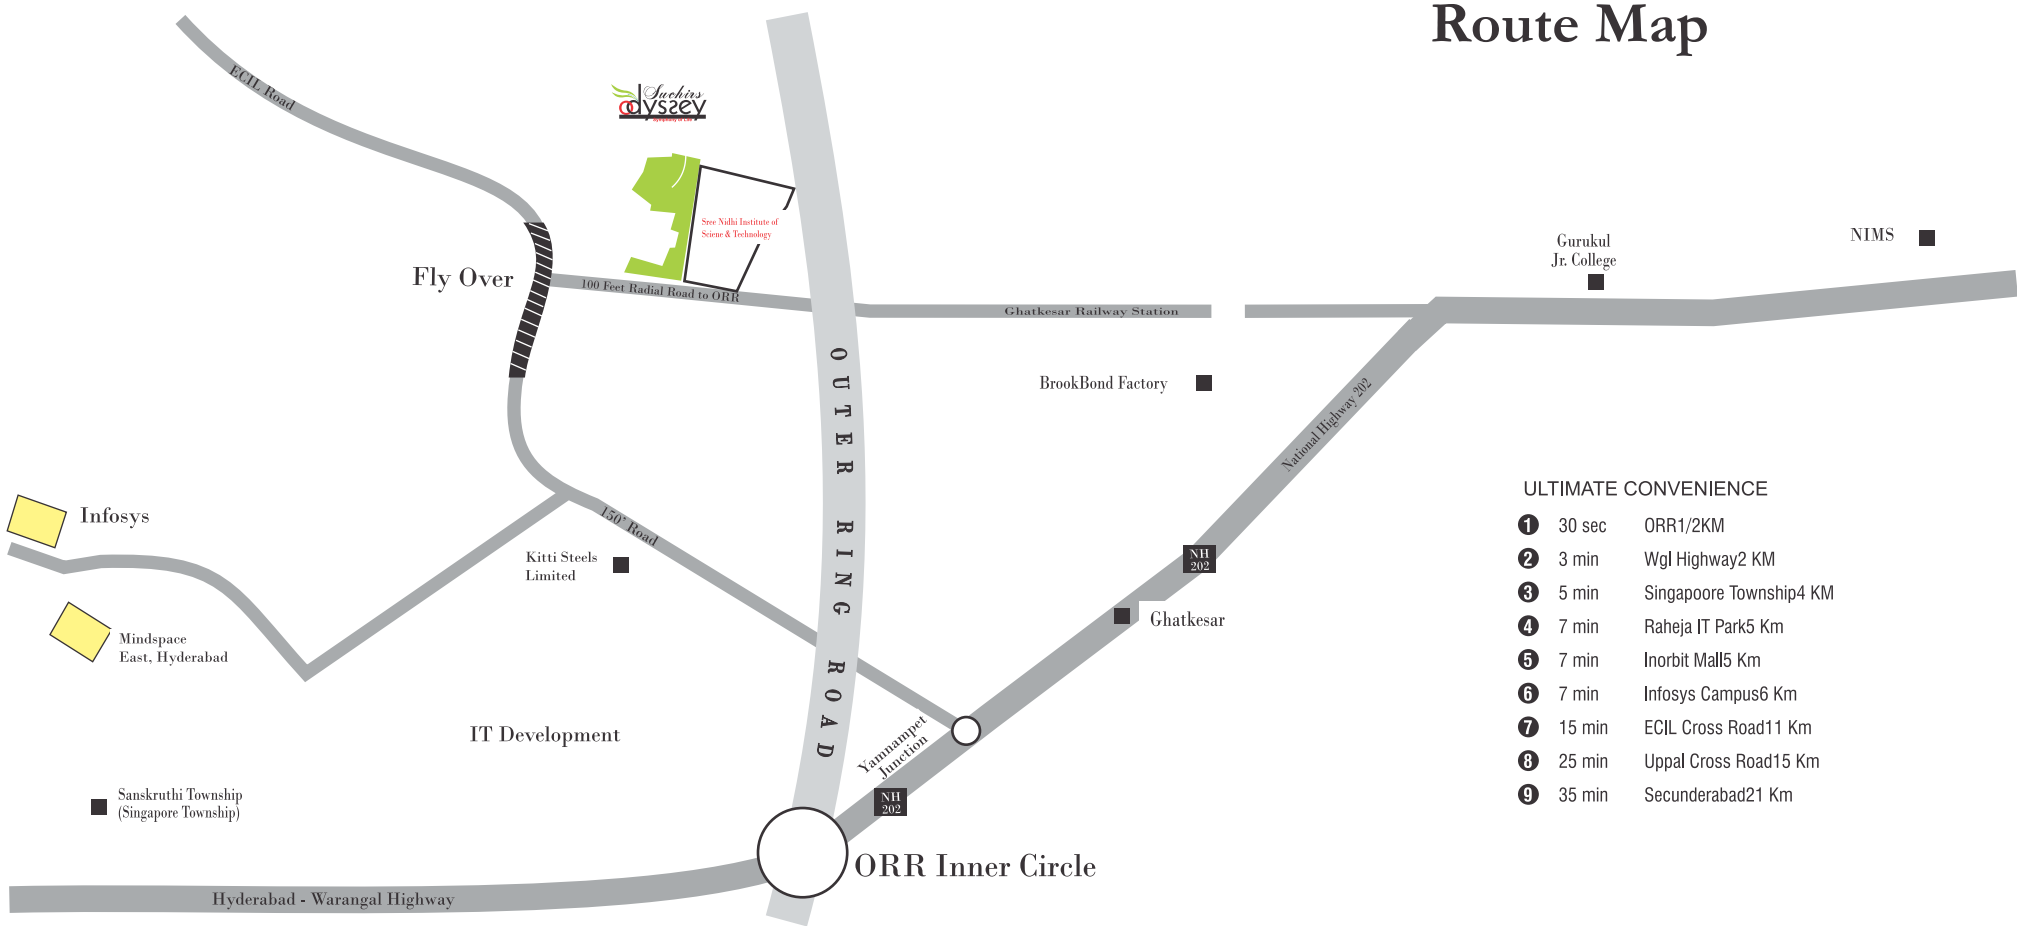

Route Map

ULTIMATE CONVENIENCE

- ① 30 sec ORR1/2KM
- ② 3 min Wgl Highway2 KM
- ③ 5 min Singapoore Township4 KM
- ④ 7 min Raheja IT Park5 Km
- ⑤ 7 min Inorbit Mall5 Km
- ⑥ 7 min Infosys Campus6 Km
- ⑦ 15 min ECIL Cross Road11 Km
- ⑧ 25 min Uppal Cross Road15 Km
- ⑨ 35 min Secunderabad21 Km